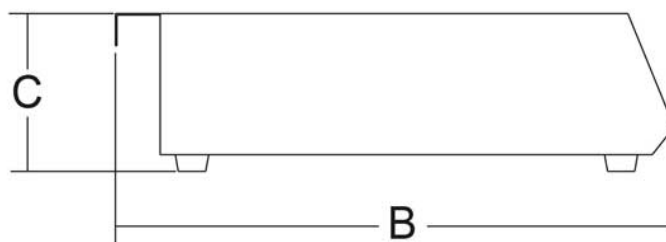

Sirman Spa  
Viale dell'Industria 9/11  
35010 PIEVE DI CURTAROLO (PD), Italy  
Tel./Fax. +39 049 9698666 / +39 049 9698688  
email: info@sirman.com

Sirman Induction Hob , model IH 35 :

- The induction hobs are easy to install on every working surface in kitchens, restaurants or dining rooms
- High visibility LED display
- Practical IP67 touch control display
- Double control of temperature and power supply
- Extremely easy to use and to clean
- Cooking surface in tempered glass
- Induction hobs are energy saving thanks to heating efficiency and no need to heat up

## Technical data

Model	IH 35
Power	watt 3500
Power source	1ph
Useful surface	mm 280x280
A	mm 330
B	mm 425
C	mm 105
Net weight	kg 5
Shipping	mm 385x475x145
Gross weight	kg 5,5
HS-CODE	85166090