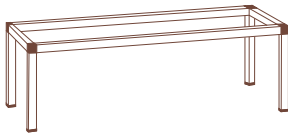

- The metal podium are created to satisfy the different needs of space and consumption. They are easy excellent example of modular concept allowing the composition of 5 different sizes of base (2 square and 3 rectangular) for 3 different heights. By being creative it is possible to adapt Mix&Play Buffet to any kind of space and always provide new and fantastic Buffet!

Strutture in metallo

• Metal frames

Alzata modulare quadrata

• Podium, modular, square

									master
V86 11 42 Q01	17,5x17,5	h9,5cm	6,7/8x6,7/8	h3,3/4in					1
V86 11 42 Q02	17,5x17,5	h16cm	6,7/8x6,7/8	h6,1/4in					1
V86 11 42 Q03	17,5x17,5	h22,5cm	6,7/8x6,7/8	h8,7/8in					1
V86 11 42 Q04	35x35	h9,5cm	13,3/4x13,3/4	h3,3/4in					1
V86 11 42 Q05	35x35	h16cm	13,3/4x13,3/4	h6,1/4in					1
V86 11 42 Q06	35x35	h22,5cm	13,3/4x13,3/4	h8,7/8in					1

Alzata modulare rettangolare

• Podium, modular, rectangular

V86 11 42 R01	17,5x35	h9,5cm	6,7/8x13,3/4	h3,3/4in					1
V86 11 42 R02	17,5x35	h16cm	6,7/8x13,3/4	h6,1/4in					1
V86 11 42 R03	17,5x35	h22,5cm	6,7/8x13,3/4	h8,7/8in					1
V86 11 42 R04	17,5x52,5	h9,5cm	6,7/8x20,5/8	h3,3/4in					1
V86 11 42 R05	17,5x52,5	h16cm	6,7/8x20,5/8	h6,1/4in					1
V86 11 42 R06	17,5x52,5	h22,5cm	6,7/8x20,5/8	h8,7/8in					1
V86 11 42 R07	35x52,5	h9,5cm	13,3/4x20,5/8	h3,3/4in					1
V86 11 42 R08	35x52,5	h16cm	13,3/4x20,5/8	h6,1/4in					1
V86 11 42 R09	35x52,5	h22,5cm	13,3/4x20,5/8	h8,7/8in					1