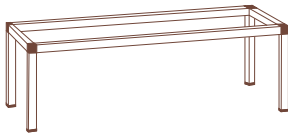

Alzata modulare rettangolare

• Podium, modular, rectangular

V86 11 42 R01	17,5x35	h9,5cm	6,7/8x13,3/4	h3,3/4in	1
V86 11 42 R02	17,5x35	h16cm	6,7/8x13,3/4	h6,1/4in	1
V86 11 42 R03	17,5x35	h22,5cm	6,7/8x13,3/4	h8,7/8in	1
V86 11 42 R04	17,5x52,5	h9,5cm	6,7/8x20,5/8	h3,3/4in	1
V86 11 42 R05	17,5x52,5	h16cm	6,7/8x20,5/8	h6,1/4in	1
V86 11 42 R06	17,5x52,5	h22,5cm	6,7/8x20,5/8	h8,7/8in	1
V86 11 42 R07	35x52,5	h9,5cm	13,3/4x20,5/8	h3,3/4in	1
V86 11 42 R08	35x52,5	h16cm	13,3/4x20,5/8	h6,1/4in	1
V86 11 42 R09	35x52,5	h22,5cm	13,3/4x20,5/8	h8,7/8in	1

Piani legno

• Wooden bases

Piano quadrato piccolo liscio

• Base, small square

master

V86 04 42 QLI	17,5 x 17,5cm	6,7/8x6,7/8in	6

Piano quadrato piccolo con 1 foro grande

• Base, small square with 1 large hole

V86 04 42 Q1F	17,5 x 17,5cm	6,7/8x6,7/8in	6

Piano quadrato piccolo con 4 fori piccoli

• Base, small square with 4 small holes

V86 04 42 Q4F	17,5 x 17,5cm	6,7/8x6,7/8in	6

Piano rettangolare liscio

• Base, rectangular, plain

V86 04 42 RLI	17,5 x 35cm	6,7/8x6,7/8in	6

Piano rettangolare con 2 fori grandi

• Base, rectangular, with 2 large holes

V86 04 42 R2F	17,5 x 35cm	6,7/8x6,7/8in	6

Piano rettangolare con 8 fori piccoli

• Base, rectangular, with 8 small holes

V86 04 42 R8F	17,5 x 35cm	6,7/8x6,7/8in	6

Piani ABS

• ABS bases

Piano quadrato piccolo liscio

• Base, small square

master

V861242QLI15	17,5 x 17,5cm	6,7/8x6,7/8in	6

Piano quadrato piccolo con 1 foro grande

• Base, small square with 1 large hole

V861242Q1F15	17,5 x 17,5cm	6,7/8x6,7/8in	6

Piano quadrato piccolo con 4 fori piccoli

• Base, small square with 4 small holes

V861242Q4F15	17,5 x 17,5cm	6,7/8x6,7/8in	6

Piano rettangolare liscio

• Base, rectangular, plain

V861242RLI15	17,5 x 35cm	6,7/8x6,7/8in	6

Piano rettangolare con 2 fori grandi

• Base, rectangular, with 2 large holes

V861242R2F15	17,5 x 35cm	6,7/8x6,7/8in	6

Piano rettangolare con 8 fori piccoli

• Base, rectangular, with 8 small holes

V861242R8F15	17,5 x 35cm	6,7/8x6,7/8in	6