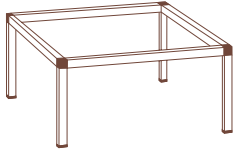

Strutture in metallo

• Metal frames

Alzata modulare quadrata

• Podium, modular, square

master

V86 11 42 Q01	17,5x17,5	h9,5cm	6,7/8x6,7/8	h3,3/4in	1
V86 11 42 Q02	17,5x17,5	h16cm	6,7/8x6,7/8	h6,1/4in	1
V86 11 42 Q03	17,5x17,5	h22,5cm	6,7/8x6,7/8	h8,7/8in	1
V86 11 42 Q04	35x35	h9,5cm	13,3/4x13,3/4	h3,3/4in	1
V86 11 42 Q05	35x35	h16cm	13,3/4x13,3/4	h6,1/4in	1
V86 11 42 Q06	35x35	h22,5cm	13,3/4x13,3/4	h8,7/8in	1