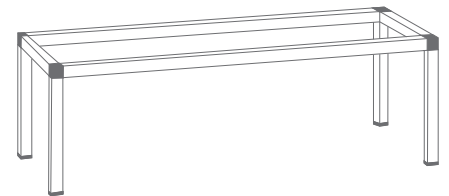

COD. V8611..SILVER COD. V8615..BLACK

Strutture in metallo • Metal frames

Alzata modulare quadrata • Podium, modular, square

Model	Width	Depth	Height	Leg Length	Leg Spacing	Quantity
V86__42 Q01	17,5x17,5	h9,5cm	6,7/8x6,7/8	h3,3/4in		1
V86__42 Q02	17,5x17,5	h16cm	6,7/8x6,7/8	h6,1/4in		1
V86__42 Q03	17,5x17,5	h22,5cm	6,7/8x6,7/8	h8,7/8in		1
V86__42 Q04	35x35	h9,5cm	13,3/4x13,3/4	h3,3/4in		1
V86__42 Q05	35x35	h16cm	13,3/4x13,3/4	h6,1/4in		1
V86__42 Q06	35x35	h22,5cm	13,3/4x13,3/4	h8,7/8in		1

master

Alzata modulare rettangolare • Podium, modular, rectangular

V86__42 R01	17,5x35	h9,5cm	6,7/8x13,3/4	h3,3/4in	1
V86__42 R02	17,5x35	h16cm	6,7/8x13,3/4	h6,1/4in	1
V86__42 R03	17,5x35	h22,5cm	6,7/8x13,3/4	h8,7/8in	1
V86__42 R04	17,5x52,5	h9,5cm	6,7/8x20,5/8	h3,3/4in	1
V86__42 R05	17,5x52,5	h16cm	6,7/8x20,5/8	h6,1/4in	1
V86__42 R06	17,5x52,5	h22,5cm	6,7/8x20,5/8	h8,7/8in	1
V86__42 R07	35x52,5	h9,5cm	13,3/4x20,5/8	h3,3/4in	1
V86__42 R08	35x52,5	h16cm	13,3/4x20,5/8	h6,1/4in	1
V86__42 R09	35x52,5	h22,5cm	13,3/4x20,5/8	h8,7/8in	1