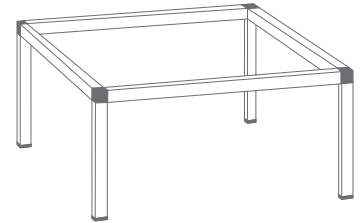

COD. V8611..SILVER COD. V8615..BLACK

Strutture in metallo • Metal frames

Alzata modulare quadrata • Podium, modular, square

Model	Width	Depth	Height	Leg Length	Leg Spacing	Quantity
V86__42 Q01	17,5x17,5	h9,5cm	6,7/8x6,7/8	h3,3/4in		1
V86__42 Q02	17,5x17,5	h16cm	6,7/8x6,7/8	h6,1/4in		1
V86__42 Q03	17,5x17,5	h22,5cm	6,7/8x6,7/8	h8,7/8in		1
V86__42 Q04	35x35	h9,5cm	13,3/4x13,3/4	h3,3/4in		1
V86__42 Q05	35x35	h16cm	13,3/4x13,3/4	h6,1/4in		1
V86__42 Q06	35x35	h22,5cm	13,3/4x13,3/4	h8,7/8in		1

master