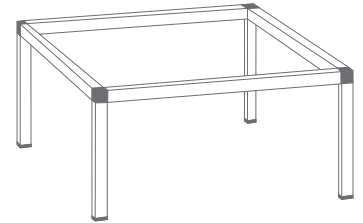

COD. V8611..SILVER COD. V8615..BLACK

Strutture in metallo

• Metal frames

Alzata modulare quadrata

• Podium, modular, square

Model	Width	Depth	Height	Length	Width	Quantity
V86__42 Q01	17,5x17,5	h9,5cm	6,7/8x6,7/8	h3,3/4in	1	1
V86__42 Q02	17,5x17,5	h16cm	6,7/8x6,7/8	h6,1/4in	1	1
V86__42 Q03	17,5x17,5	h22,5cm	6,7/8x6,7/8	h8,7/8in	1	1
V86__42 Q04	35x35	h9,5cm	13,3/4x13,3/4	h3,3/4in	1	1
V86__42 Q05	35x35	h16cm	13,3/4x13,3/4	h6,1/4in	1	1
V86__42 Q06	35x35	h22,5cm	13,3/4x13,3/4	h8,7/8in	1	1

master

Alzata modulare rettangolare

• Podium, modular, rectangular

V86__42 R01	17,5x35	h9,5cm	6,7/8x13,3/4	h3,3/4in	1
V86__42 R02	17,5x35	h16cm	6,7/8x13,3/4	h6,1/4in	1
V86__42 R03	17,5x35	h22,5cm	6,7/8x13,3/4	h8,7/8in	1
V86__42 R04	17,5x52,5	h9,5cm	6,7/8x20,5/8	h3,3/4in	1
V86__42 R05	17,5x52,5	h16cm	6,7/8x20,5/8	h6,1/4in	1
V86__42 R06	17,5x52,5	h22,5cm	6,7/8x20,5/8	h8,7/8in	1
V86__42 R07	35x52,5	h9,5cm	13,3/4x20,5/8	h3,3/4in	1
V86__42 R08	35x52,5	h16cm	13,3/4x20,5/8	h6,1/4in	1
V86__42 R09	35x52,5	h22,5cm	13,3/4x20,5/8	h8,7/8in	1