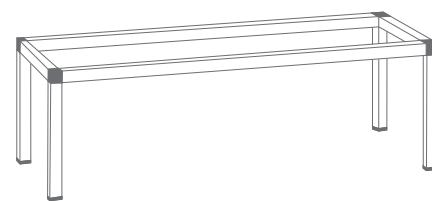

Alzata modulare rettangolare

• Podium, modular, rectangular

V86__42 R01	17,5x35	h9,5cm	6,7/8x13,3/4	h3,3/4in		1
V86__42 R02	17,5x35	h16cm	6,7/8x13,3/4	h6,1/4in		1
V86__42 R03	17,5x35	h22,5cm	6,7/8x13,3/4	h8,7/8in		1
V86__42 R04	17,5x52,5	h9,5cm	6,7/8x20,5/8	h3,3/4in		1
V86__42 R05	17,5x52,5	h16cm	6,7/8x20,5/8	h6,1/4in		1
V86__42 R06	17,5x52,5	h22,5cm	6,7/8x20,5/8	h8,7/8in		1
V86__42 R07	35x52,5	h9,5cm	13,3/4x20,5/8	h3,3/4in		1
V86__42 R08	35x52,5	h16cm	13,3/4x20,5/8	h6,1/4in		1
V86__42 R09	35x52,5	h22,5cm	13,3/4x20,5/8	h8,7/8in		1