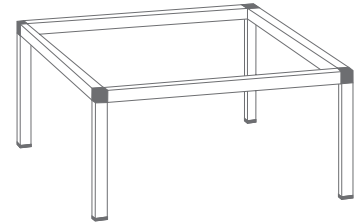

COD. V8611..SILVER COD. V8615..BLACK

Strutture in metallo

• Metal frames

Alzata modulare quadrata

• Podium, modular, square

master

V86__42 Q01	17,5x17,5	h9,5cm	6,7/8x6,7/8	h3,3/4in	1
V86__42 Q02	17,5x17,5	h16cm	6,7/8x6,7/8	h6,1/4in	1
V86__42 Q03	17,5x17,5	h22,5cm	6,7/8x6,7/8	h8,7/8in	1
V86__42 Q04	35x35	h9,5cm	13,3/4x13,3/4	h3,3/4in	1
V86__42 Q05	35x35	h16cm	13,3/4x13,3/4	h6,1/4in	1
V86__42 Q06	35x35	h22,5cm	13,3/4x13,3/4	h8,7/8in	1

Alzata modulare rettangolare

• Podium, modular, rectangular

V86__42 R01	17,5x35	h9,5cm	6,7/8x13,3/4	h3,3/4in	1
V86__42 R02	17,5x35	h16cm	6,7/8x13,3/4	h6,1/4in	1
V86__42 R03	17,5x35	h22,5cm	6,7/8x13,3/4	h8,7/8in	1
V86__42 R04	17,5x52,5	h9,5cm	6,7/8x20,5/8	h3,3/4in	1
V86__42 R05	17,5x52,5	h16cm	6,7/8x20,5/8	h6,1/4in	1
V86__42 R06	17,5x52,5	h22,5cm	6,7/8x20,5/8	h8,7/8in	1
V86__42 R07	35x52,5	h9,5cm	13,3/4x20,5/8	h3,3/4in	1
V86__42 R08	35x52,5	h16cm	13,3/4x20,5/8	h6,1/4in	1
V86__42 R09	35x52,5	h22,5cm	13,3/4x20,5/8	h8,7/8in	1